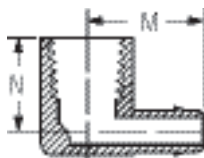

Bulkhead Union

For replacement nuts and sleeves, see page 47 & 48.

Tubing O.D.	Thread T	Catalog Number		K	L	Max. P
1/4	5/16-24 UNF	1074x4	7/16	1.06	1.74	0.31
3/8	3/8-24 UNF	1074x6	1/2	1.06	1.74	0.31

Union Elbow

Tubing O.D.	Catalog Number	M
1/4	1065x4	0.70
3/8	1065x6	0.67
1/2	1065x8	0.94

90° Male Elbow

Tubing O.D.	Male Pipe Thread	Catalog Number	D1	M	N
1/4	1/16	1069x4x1	.156	.670	.550
1/4	1/8	1069x4	.250	.720	.630
1/4	1/4*	1069x4x4	.312	.780	.650
3/8	1/8	1069x6x2	.250	.740	.590
3/8	1/4*	1069x6	.312	.780	.620
1/2	3/8*	1069x8	.406	.980	.810

*PTF Short Thread

90° Female Elbow

Tubing O.D.	Fem. Pipe Thread	Catalog Number	M	N
1/4	1/8	1070x4	.750	.580
3/8	1/8	1070x6x2	.780	.480
3/8	1/4	1070x6	.840	.800