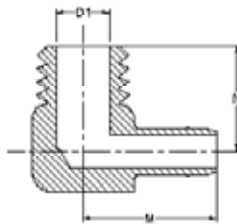

Brass Products

Mini-Barb

Bulkhead Compression Connector

For replacement compression nuts and sleeves, see page 47.

Tubing O.D.	Comp. Tube Size	Catalog Number			K	L	Max. P	Thread T
1/4	1/4	1067x4x4	7/16	1/2	0.88	1.66	0.19	5/16-24 UNF

Bulkhead Union

For replacement nuts and sleeves, see page 47 & 48.

Tubing O.D.	Thread T	Catalog Number		K	L	Max. P
1/4	5/16-24 UNF	1074x4	7/16	1.06	1.74	0.31
3/8	3/8-24 UNF	1074x6	1/2	1.06	1.74	0.31

Union Elbow

Tubing O.D.	Catalog Number	M
1/4	1065x4	0.70
3/8	1065x6	0.67
1/2	1065x8	0.94

90° Male Elbow

Tubing O.D.	Male Pipe Thread	Catalog Number	D1	M	N
1/4	1/16	1069x4x1	.156	.670	.550
1/4	1/8	1069x4	.250	.720	.630
1/4	1/4*	1069x4x4	.312	.780	.650
3/8	1/8	1069x6x2	.250	.740	.590
3/8	1/4*	1069x6	.312	.780	.620
1/2	3/8*	1069x8	.406	.980	.810

*PTF Short Thread

90° Female Elbow

Tubing O.D.	Fem. Pipe Thread	Catalog Number	M	N
1/4	1/8	1070x4	.750	.580
3/8	1/8	1070x6x2	.780	.480
3/8	1/4	1070x6	.840	.800