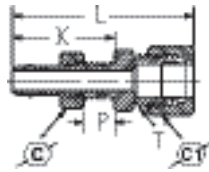

Brass Products

Mini-Barb

Bulkhead Compression Connector

For replacement compression nuts and sleeves, see page 47.

Tubing O.D.	Comp. Tube Size	Catalog Number			K	L	Max. P	Thread T
1/4	1/4	1067x4x4	7/16	1/2	0.88	1.66	0.19	5/16-24 UNF

Bulkhead Union

For replacement nuts and sleeves, see page 47 & 48.

Tubing O.D.	Thread T	Catalog Number		K	L	Max. P
1/4	5/16-24 UNF	1074x4	7/16	1.06	1.74	0.31
3/8	3/8-24 UNF	1074x6	1/2	1.06	1.74	0.31

Union Elbow

Tubing O.D.	Catalog Number	M
1/4	1065x4	0.70
3/8	1065x6	0.67
1/2	1065x8	0.94

90° Male Elbow

Tubing O.D.	Male Pipe Thread	Catalog Number	D1	M	N
1/4	1/16	1069x4x1	.156	.670	.550
1/4	1/8	1069x4	.250	.720	.630
1/4	1/4*	1069x4x4	.312	.780	.650
3/8	1/8	1069x6x2	.250	.740	.590
3/8	1/4*	1069x6	.312	.780	.620
1/2	3/8*	1069x8	.406	.980	.810

*PTF Short Thread

90° Female Elbow

Tubing O.D.	Fem. Pipe Thread	Catalog Number	M	N
1/4	1/8	1070x4	.750	.580
3/8	1/8	1070x6x2	.780	.480
3/8	1/4	1070x6	.840	.800