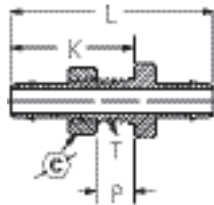

Brass Products

Mini-Barb

Bulkhead Compression Connector

For replacement compression nuts and sleeves, see page 47.

Tubing O.D.	Comp. Tube Size	Catalog Number			K	L	Max. P	Thread T
1/4	1/4	1067x4x4	7/16	1/2	0.88	1.66	0.19	5/16-24 UNF

Bulkhead Union

For replacement nuts and sleeves, see page 47 & 48.

Tubing O.D.	Thread T	Catalog Number		K	L	Max. P
1/4	5/16-24 UNF	1074x4	7/16	1.06	1.74	0.31
3/8	3/8-24 UNF	1074x6	1/2	1.06	1.74	0.31

Union Elbow

Tubing O.D.	Catalog Number	M
1/4	1065x4	0.70
3/8	1065x6	0.67
1/2	1065x8	0.94

90° Male Elbow

Tubing O.D.	Male Pipe Thread	Catalog Number	D1	M	N
1/4	1/16	1069x4x1	.156	.670	.550
1/4	1/8	1069x4	.250	.720	.630
1/4	1/4*	1069x4x4	.312	.780	.650
3/8	1/8	1069x6x2	.250	.740	.590
3/8	1/4*	1069x6	.312	.780	.620
1/2	3/8*	1069x8	.406	.980	.810

*PTF Short Thread

90° Female Elbow

Tubing O.D.	Fem. Pipe Thread	Catalog Number	M	N
1/4	1/8	1070x4	.750	.580
3/8	1/8	1070x6x2	.780	.480
3/8	1/4	1070x6	.840	.800